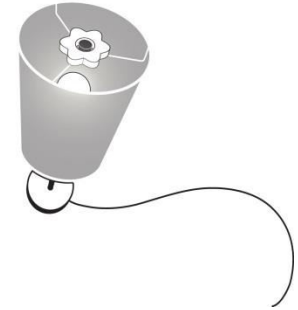

## Scented Ceramic Fragrance Disc for your lamp shade

- One disc will scent a room of up to 500 square feet
- Use multiple discs for larger rooms
- Scent will last for 4-8 weeks
- Fits most standard lampshades- great with compact fluorescent bulbs
- Discrete- virtually invisible
- On when you want it- off when you don't
- Portable- take it with you when you travel

### **Instructions**

- Gently place scent disc over center of lamp shade
- Align grooves at bottom of disc with shade spokes
- \*Do not place disc directly onto light bulb
- Fragrance will naturally diffuse throughout the room within a few hours
- Control fragrance intensity by turning lamp on or off
  - More Intensity- Turn Lamp On
  - Less intensity- Turn Lamp Off.
- Replace disc after 4- 8 weeks or as desired.

Place the scent infused ceramic disc on top of lamp shade. Turn the lamp on or off to adjust the fragrance intensity. Experience a gentle fragrance for 4-8 weeks.

Creates a dual purpose lamp: no extra power, no flame