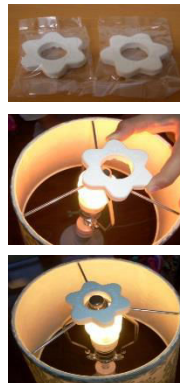

## Scented Ceramic Fragrance Disc for your lamp shade

- One disc will scent a room of up to 500 square feet
- Use multiple discs for larger rooms
- Scent will last for 4-8 weeks
- Fits most standard lampshades- great with compact fluorescent bulbs
- Discrete- virtually invisible
- On when you want it- off when you don't
- Portable- take it with you when you travel

### **Instructions**

- Gently place scent disc over center of lamp shade
- Align grooves at bottom of disc with shade spokes
- \*Do not place disc directly onto light bulb
- Fragrance will naturally diffuse throughout the room within a few hours
- Control fragrance intensity by turning lamp on or off
  - More Intensity- Turn Lamp On
  - Less intensity- Turn Lamp Off.
- Replace disc after 4- 8 weeks or as desired.